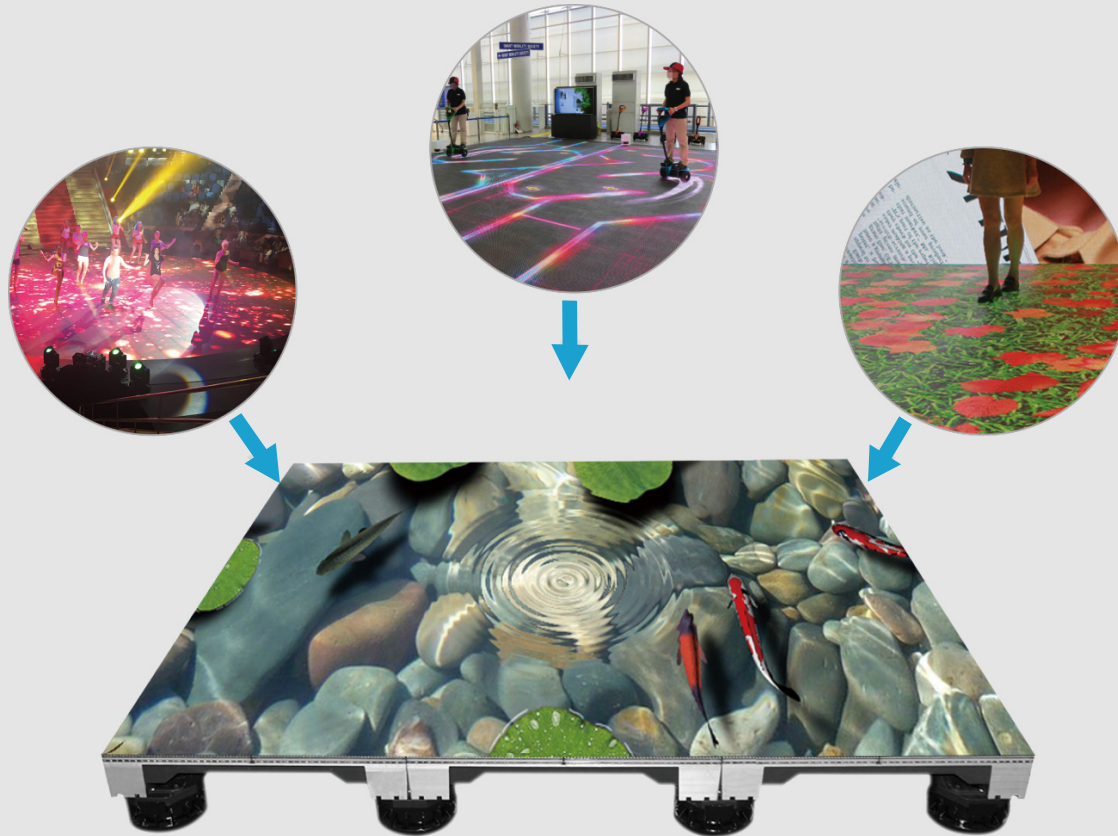

I Series

Interactive Floor Display

- The cabinet is made of 500mm * 500mm die-cast aluminum .With CNC machining process, I series can achieve seamless splicing and better splicing precision.

- The modules mask is made of imported high transparency and wear-resistant PC material, it has two major advantages:
 - ① Light transmittance uniformity is excellent, there is no color difference and color uniformity is well maintained in different viewing angles.
 - ② Excellent anti-scratch and anti-wear performance.

- Magnetically fixed module design, module replacement can be achieved within 3 seconds, it greatly decreases maintenance time and improves working efficiency.

- Featured with point-to-face contact and support technology, its loading capacity is over 2000kg/sqm, more reliable.

- With built-in patented man-machine interaction system and 16 sensors in each modules, it reduces the response time to less than 0.01s.

- Supporting a variety of self-developed interactive games, it makes the display more interactive and interesting.

- With front and rear IP65 waterproof design, it can satisfy the use requirement in many applications.

Typology	I				
Pixel Pitch (mm)	2.6	3.9	4.46	5.2	6.25
LED Configuration	SMD1515	SMD1516	SMD1921	SMD1921	SMD1921
Brightness (cd/m ²)	≥600	≥2800	≥2800	≥3000	≥3000
Module Size (W x H mm)	250x250	250x250	250x250	250x250	250x250
Module Resolution	96x96	64x64	56x56	48x48	40x40
Cabinet Size (W x H x D mm)	500x500x85	500x500x85	500x500x85	500x500x85	500x500x85
Cabinet Resolution	192x192	128x128	112x112	96x96	80x80
Cabinet Weight (kg/pcs)	15	12.5	12.5	12.5	12.5
Power Consumption (Max/Avg W/pcs)	180/60	210/70	210/70	210/70	210/70
Refresh Rate (Hz)	≥1920	≥1920	≥1920	≥1920	≥1920
Gray Scale (Bit)	13	14	14	14	14
Viewing Angle (H/V)	140°/ 140°	140°/ 140°	140°/ 140°	140°/ 140°	140°/ 140°
IP Rating (Front/Rear)	IP65/IP65	IP65/IP65	IP65/IP65	IP65/IP65	IP65/IP65