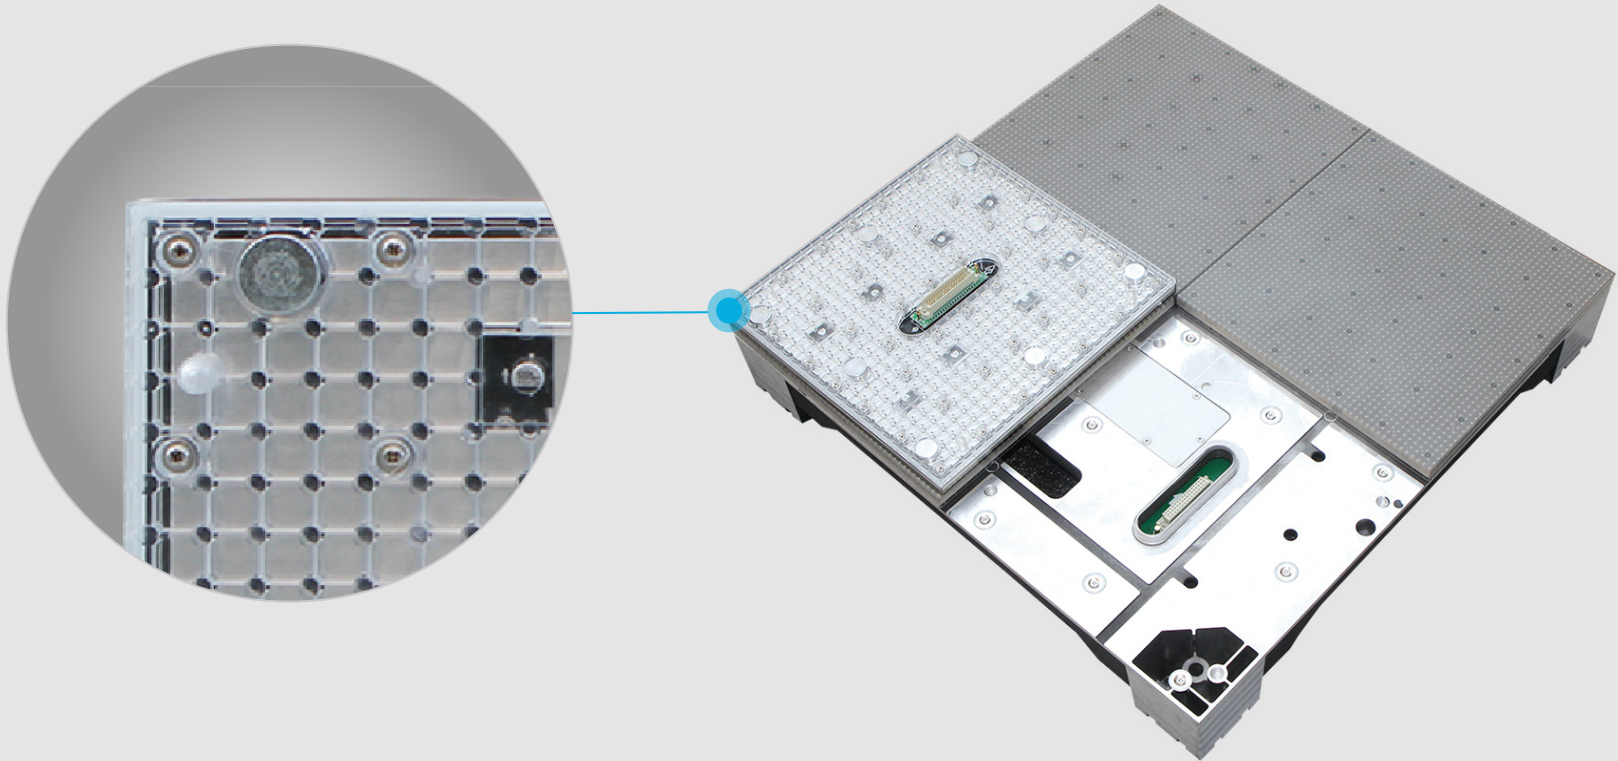

I Series

Interactive Floor Display

- The cabinet is made of 500mm * 500mm die-cast aluminum .With CNC machining process, I series can achieve seamless splicing and better splicing precision.

- The modules mask is made of imported high transparency and wear-resistant PC material, it has two major advantages:
 - ① Light transmittance uniformity is excellent, there is no color difference and color uniformity is well maintained in different viewing angles.
 - ② Excellent anti-scratch and anti-wear performance.

- Magnetically fixed module design, module replacement can be achieved within 3 seconds, it greatly decreases maintenance time and improves working efficiency.

- Featured with point-to-face contact and support technology, its loading capacity is over 2000kg/sqm, more reliable.

- With built-in patented man-machine interaction system and 16 sensors in each modules, it reduces the response time to less than 0.01s.

- Supporting a variety of self-developed interactive games, it makes the display more interactive and interesting.

- With front and rear IP65 waterproof design, it can satisfy the use requirement in many applications.

Typology	I				
Pixel Pitch (mm)	2.6	3.9	4.46	5.2	6.25
LED Configuration	SMD1515	SMD1516	SMD1921	SMD1921	SMD1921
Brightness (cd/m ²)	≥600	≥2800	≥2800	≥3000	≥3000
Module Size (W x H mm)	250x250	250x250	250x250	250x250	250x250
Module Resolution	96x96	64x64	56x56	48x48	40x40
Cabinet Size (W x H x D mm)	500x500x85	500x500x85	500x500x85	500x500x85	500x500x85
Cabinet Resolution	192x192	128x128	112x112	96x96	80x80
Cabinet Weight (kg/pcs)	15	12.5	12.5	12.5	12.5
Power Consumption (Max/Avg W/pcs)	180/60	210/70	210/70	210/70	210/70
Refresh Rate (Hz)	≥1920	≥1920	≥1920	≥1920	≥1920
Gray Scale (Bit)	13	14	14	14	14
Viewing Angle (H/V)	140°/ 140°	140°/ 140°	140°/ 140°	140°/ 140°	140°/ 140°
IP Rating (Front/Rear)	IP65/IP65	IP65/IP65	IP65/IP65	IP65/IP65	IP65/IP65