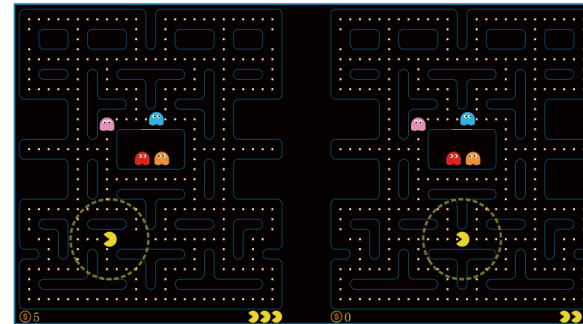

- Supporting a variety of self-developed interactive games, it makes the display more interactive and interesting.