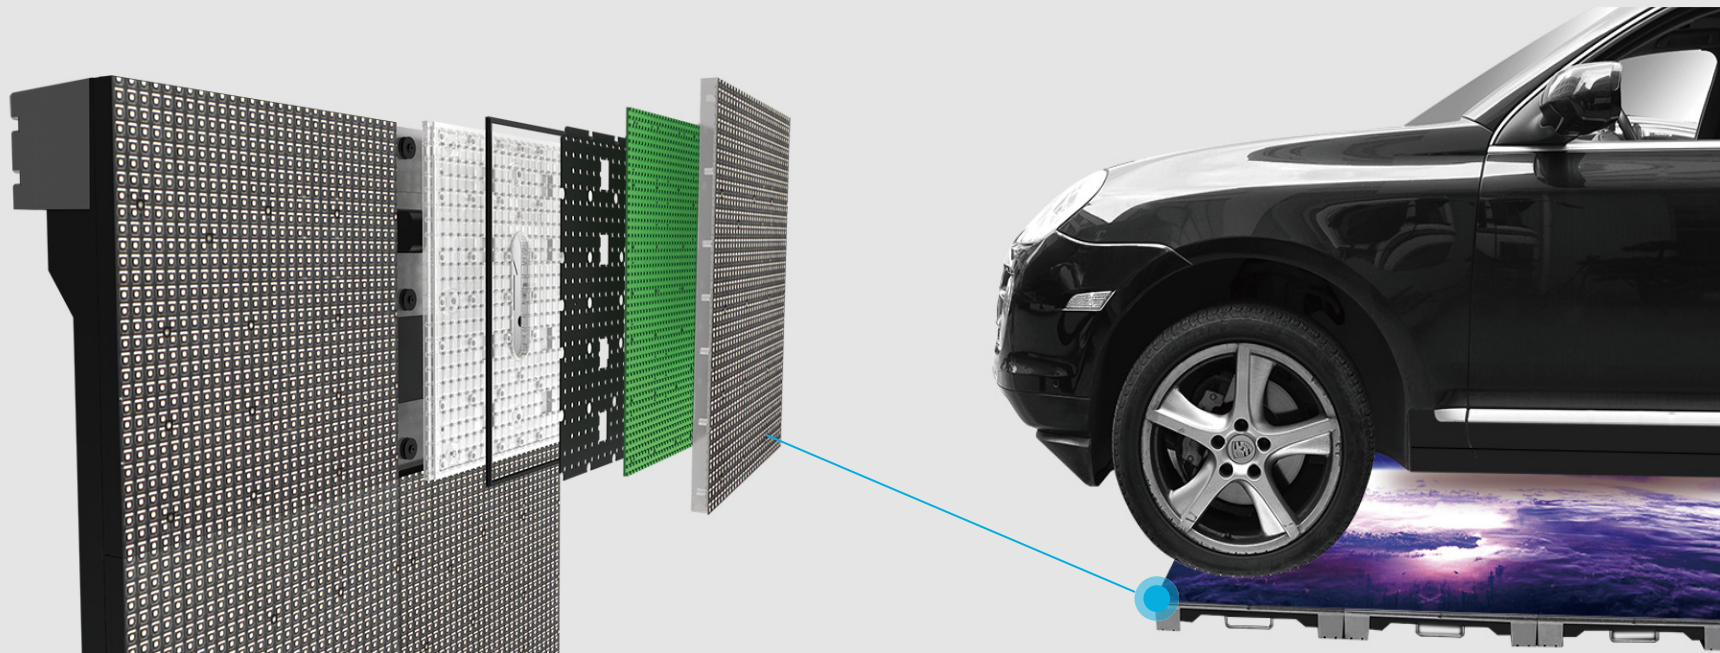

I Series

Interactive Floor Display

- The cabinet is made of 500mm * 500mm die-cast aluminum .With CNC machining process, I series can achieve seamless splicing and better splicing precision.

- The modules mask is made of imported high transparency and wear-resistant PC material, it has two major advantages:
 - ① Light transmittance uniformity is excellent, there is no color difference and color uniformity is well maintained in different viewing angles.
 - ② Excellent anti-scratch and anti-wear performance.

- Magnetically fixed module design, module replacement can be achieved within 3 seconds, it greatly decreases maintenance time and improves working efficiency.

- Featured with point-to-face contact and support technology, its loading capacity is over 2000kg/sqm, more reliable.

- With built-in patented man-machine interaction system and 16 sensors in each modules, it reduces the response time to less than 0.01s.

- Supporting a variety of self-developed interactive games, it makes the display more interactive and interesting.

- With front and rear IP65 waterproof design, it can satisfy the use requirement in many applications.

Typology	I				
Pixel Pitch (mm)	2.6	3.9	4.46	5.2	6.25
LED Configuration	SMD1515	SMD1516	SMD1921	SMD1921	SMD1921
Brightness (cd/m ²)	≥600	≥2800	≥2800	≥3000	≥3000
Module Size (W x H mm)	250x250	250x250	250x250	250x250	250x250
Module Resolution	96x96	64x64	56x56	48x48	40x40
Cabinet Size (W x H x D mm)	500x500x85	500x500x85	500x500x85	500x500x85	500x500x85
Cabinet Resolution	192x192	128x128	112x112	96x96	80x80
Cabinet Weight (kg/pcs)	15	12.5	12.5	12.5	12.5
Power Consumption (Max/Avg W/pcs)	180/60	210/70	210/70	210/70	210/70
Refresh Rate (Hz)	≥1920	≥1920	≥1920	≥1920	≥1920
Gray Scale (Bit)	13	14	14	14	14
Viewing Angle (H/V)	140°/ 140°	140°/ 140°	140°/ 140°	140°/ 140°	140°/ 140°
IP Rating (Front/Rear)	IP65/IP65	IP65/IP65	IP65/IP65	IP65/IP65	IP65/IP65