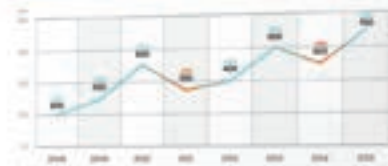

International Visitor Arrivals