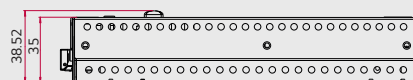

<Side>